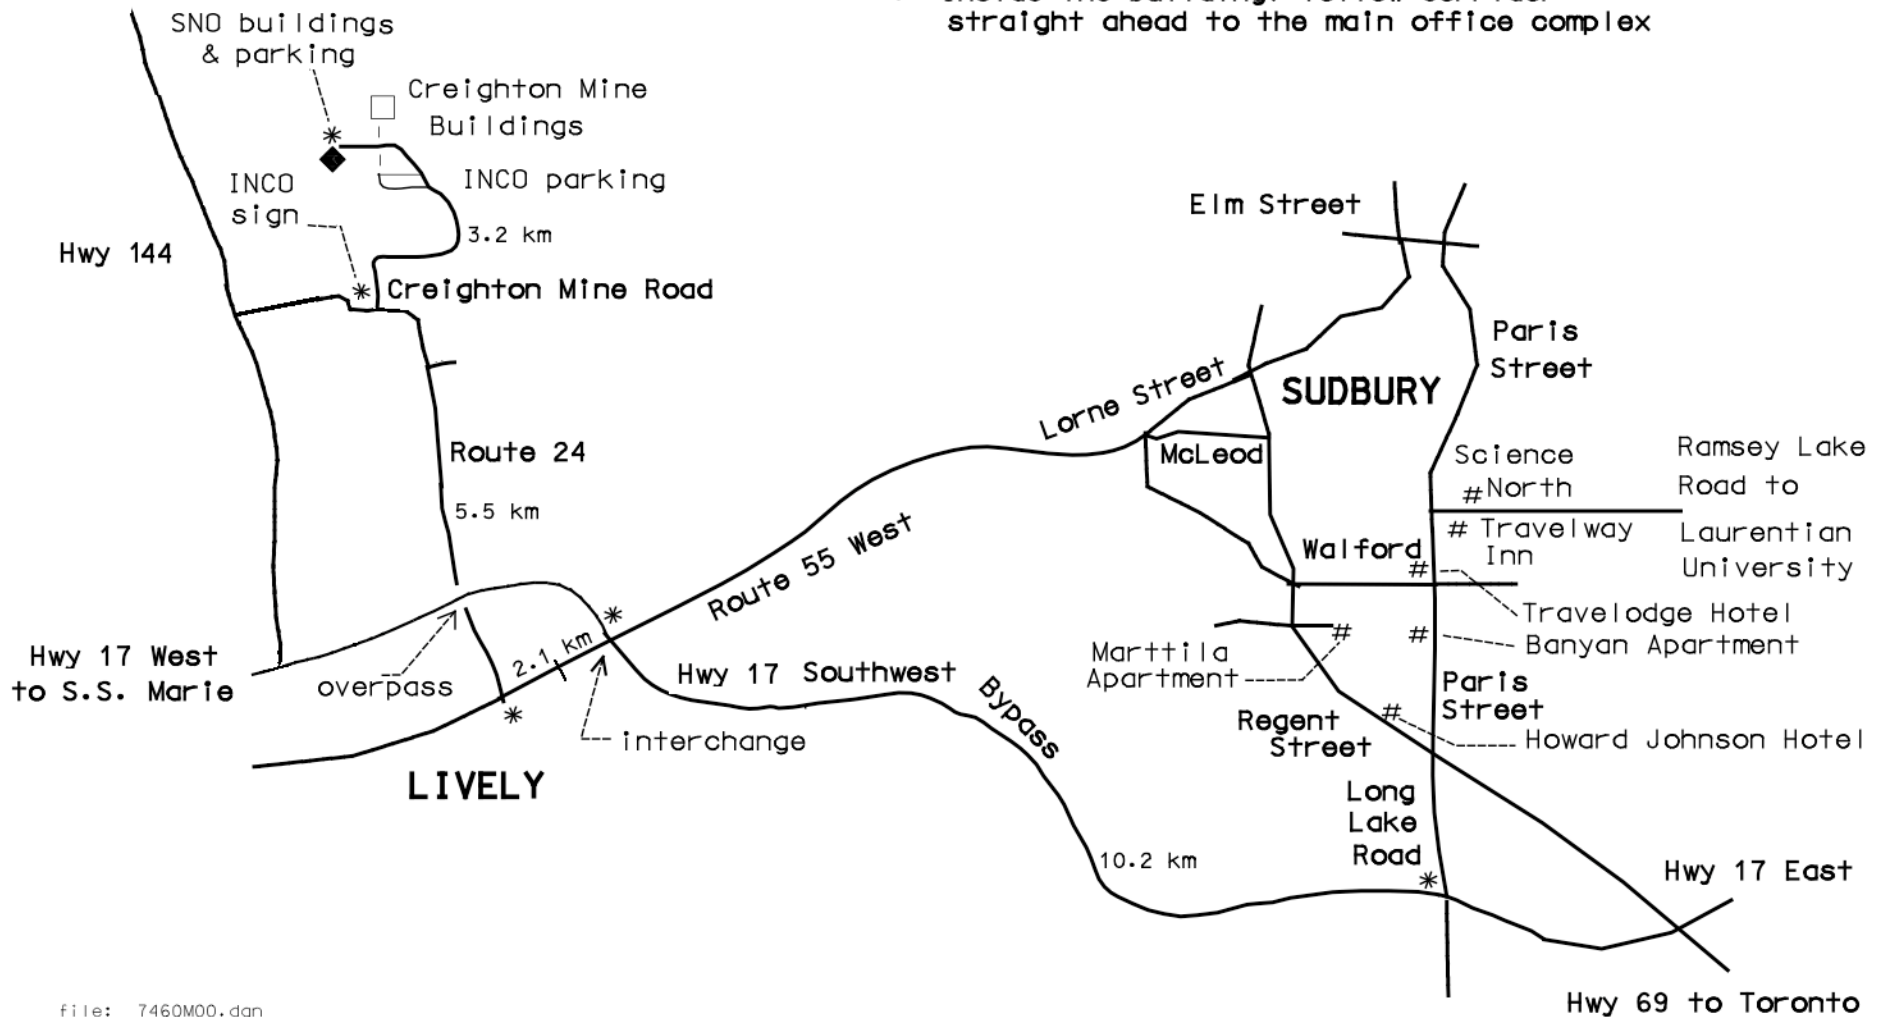

DIRECTIONS TO SUDBURY NEUTRINO OBSERVATORY:

- * Follow Route 55 West to Lively
- * Turn on Route 24 (north) through Lively
- * Turn onto road to Creighton Mine (at sign)
- * Stop at main INCO gate, then proceed to blue SNO building
- * Inside the building, follow corridor straight ahead to the main office complex